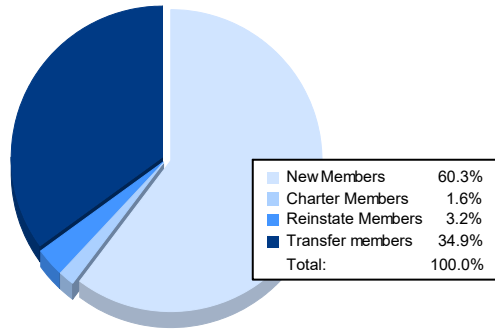

Year	New Clubs	Dropped Clubs	Gain/ Loss Clubs	New Members	Charter Members	Reinstate Members	Transfer Members	Total Member Added	Total Members Dropped	Gain/ Loss Members
2016-2017	0	0	0	96	2	1	7	106	136	-30
2017-2018	0	0	0	97	2	1	10	110	179	-69
2018-2019	0	0	0	71	2	3	7	83	180	-97
2019-2020	0	0	0	74	2	1	5	82	170	-88
2020-2021	0	1	-1	38	1	2	22	63	140	-77
Average	0	0	0	75	2	2	10	89	161	-72

Membership Composition June 2021 Cumulative

Gender Composition June 2021 Cumulative